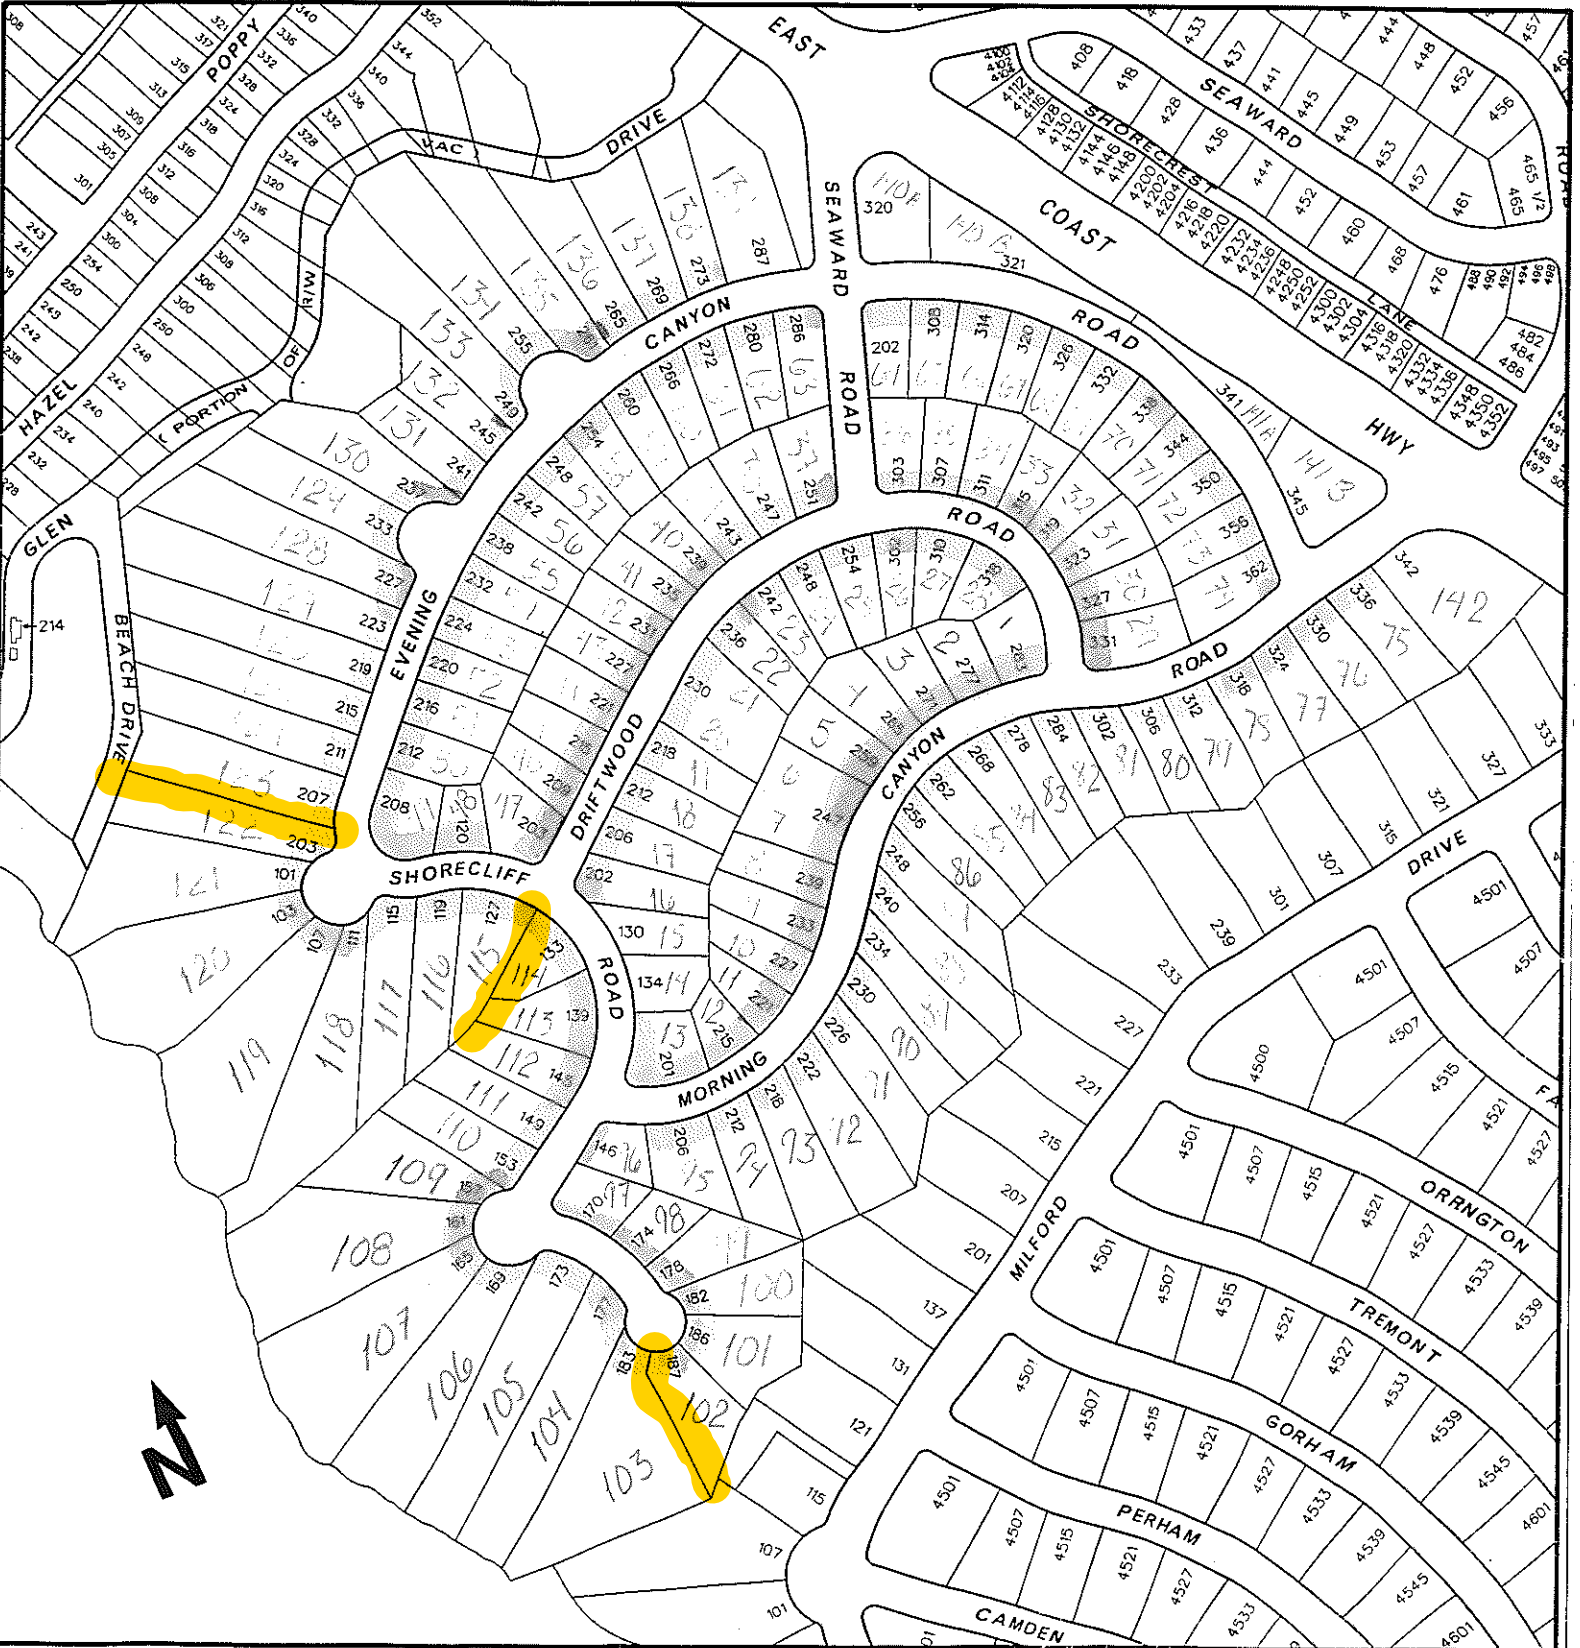

-  15' Front Set Back
-  20' Front Set Back
-  25' Front Set Back
-  30' Front Set Back

# ShoreCliffs

at Corona del Mar

**LOT KEY**

240 • Address Number

88 • Lot Number

*ShoreCliffs*  
  
 at Corona del Mar